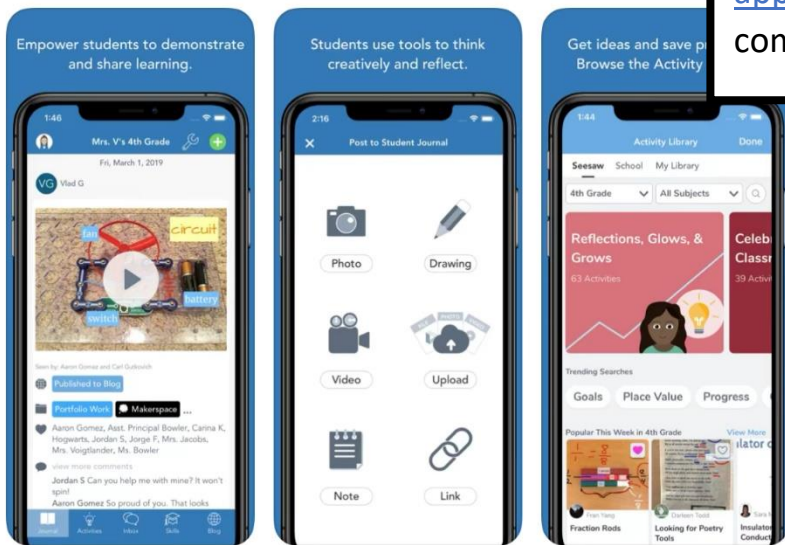

Dear Parents,

Please follow to steps below to access your child's Seesaw account.

Thank you 😊

1

**Seesaw Class**  
Student-Driven Portfolios  
★★★★★ 6.8K

Download the Seesaw Class app from the iOS or Android App Store. Or go to [app.seesaw.me](http://app.seesaw.me) on any computer browser.

2

Once the App is downloaded, open it and click on 'I'm a Student'.

[Families, get the Seesaw Family app!](#)

[Terms of Service](#) and [Privacy Policy](#)

3

Enter your individual TEXT CODE (this will be emailed separately).